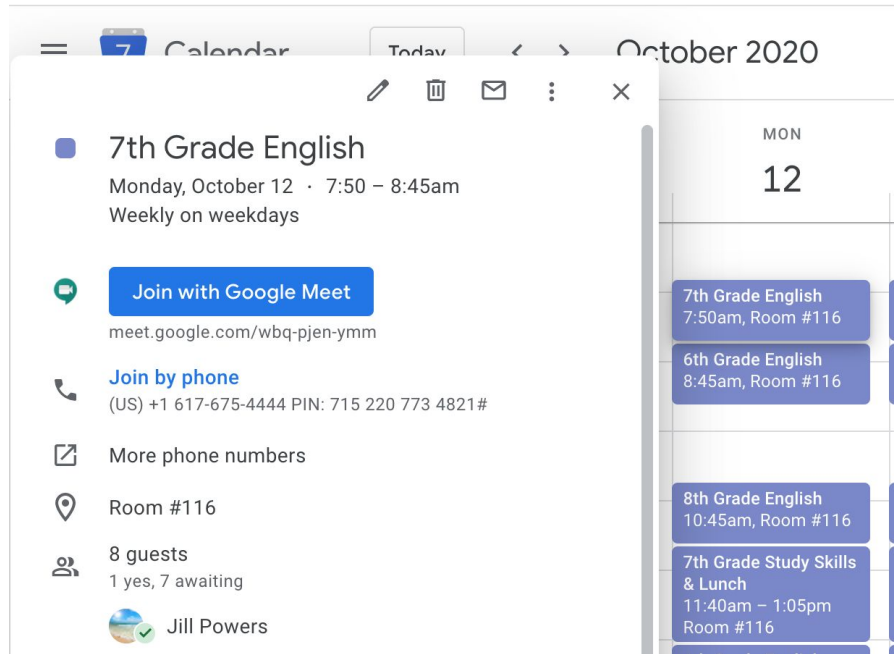

Middle School Students

Students in 6th through 8th grades working at home or in a satellite classroom will utilize Google Meet to access a livestream of their classes. Students are expected to use the “Join with Google Meet” button in the corresponding Google Calendar event (see example below) to access the appropriate Google Meet by the start of each class period.