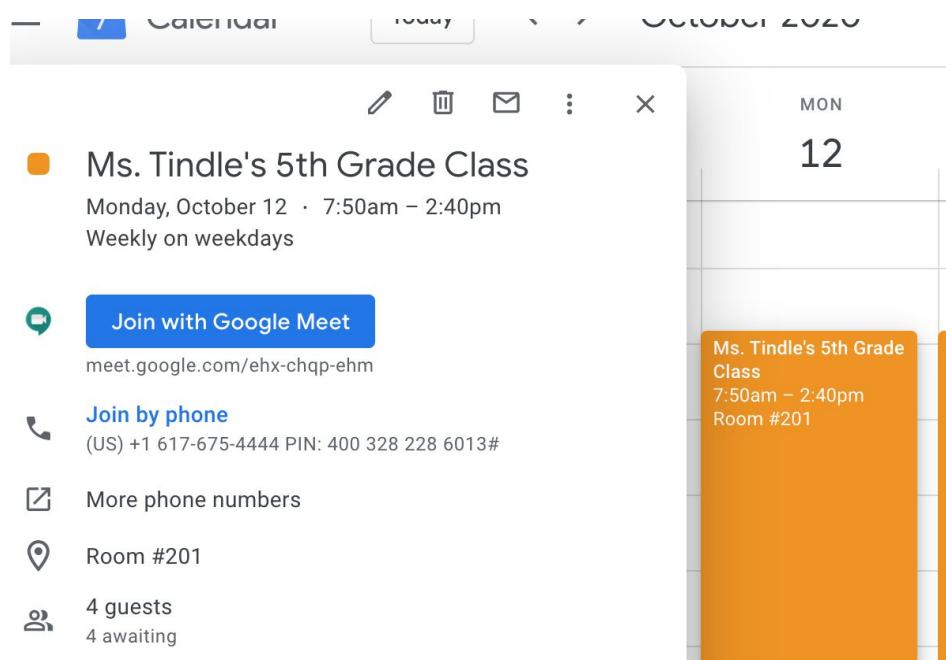

Accessing Google Meet for Classroom Livestreams

*Cloverport Independent School District
2020-2021*

Below is guidance for accessing Google Meet for classroom livestreams. Click on the hyperlinked headings for a brief video demonstration.

[Elementary School Students](#)

Students in kindergarten through 5th grades working at home will utilize Google Meet to access a livestream of their core classroom. Students are expected to use the “Join with Google Meet” button in the corresponding Google Calendar event (see example below) to access the appropriate Google Meet by the start of each class period.